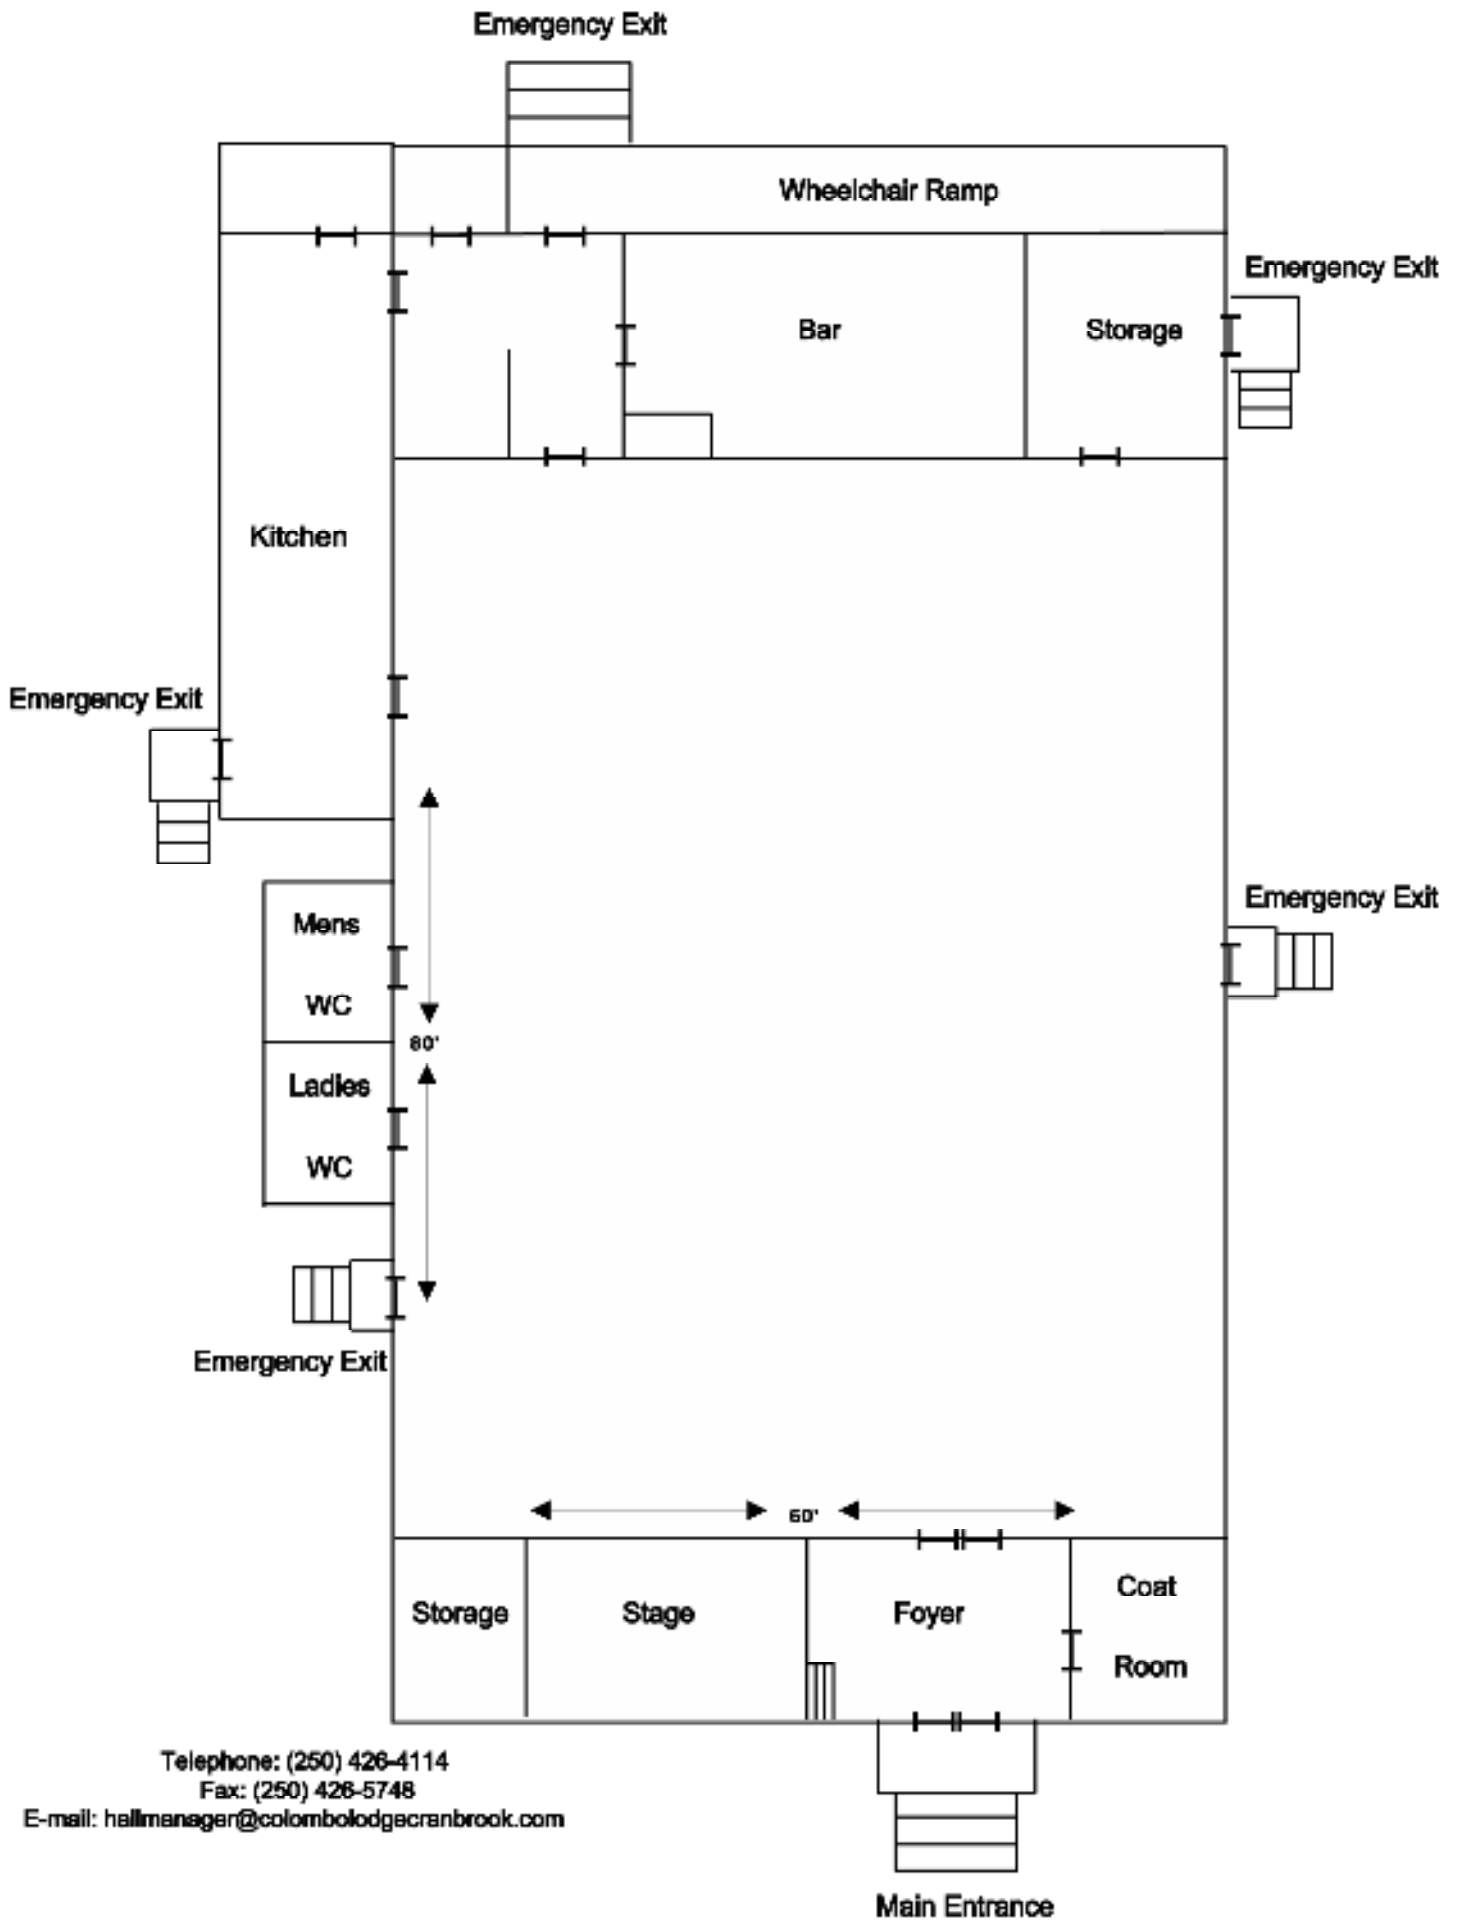

COLOMBO LODGE FLOOR PLAN

Telephone: (250) 426-4114

Fax: (250) 426-5748

E-mail: hallmanager@colombolodgecranbrook.com

COLOMBO LODGE FLOOR PLAN

Telephone: (250) 426-4114

Fax: (250) 426-5748

E-mail:

hallmanager@colombolodgecranbrook.com

Main Entrance

COLOMBO LODGE FLOOR PLAN

COLOMBO LODGE GROUNDS

GRASS

PARKING

PARKING

Telephone: (250) 426-4114