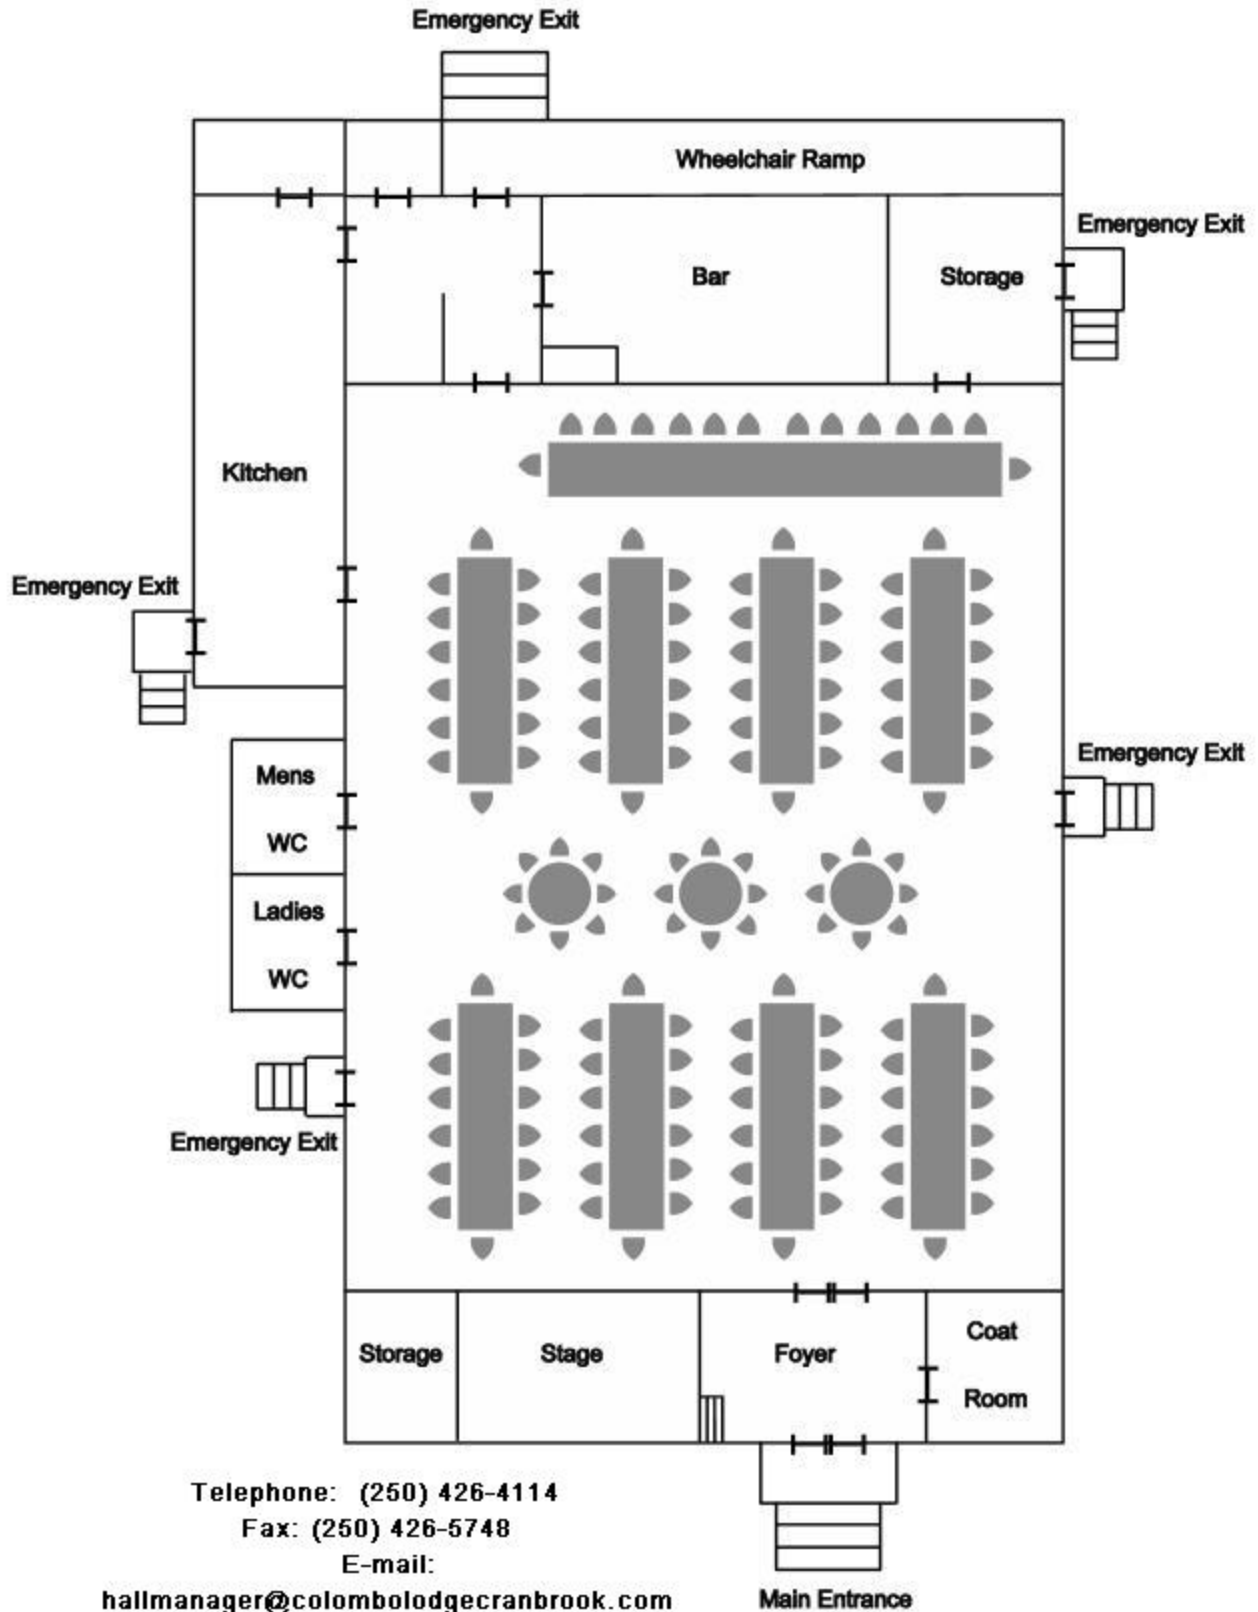

COLOMBO LODGE FLOOR PLAN

Telephone: (250) 426-4114

Fax: (250) 426-5748

E-mail: hallmanager@colombolodgecranbrook.com

COLOMBO LODGE FLOOR PLAN

Telephone: (250) 426-4114

Fax: (250) 426-5748

E-mail:

hallmanager@colombolodgecranbrook.com

Main Entrance

COLOMBO LODGE FLOOR PLAN

COLOMBO LODGE GROUNDS

GRASS

PARKING

PARKING

Telephone: (250) 426-4114