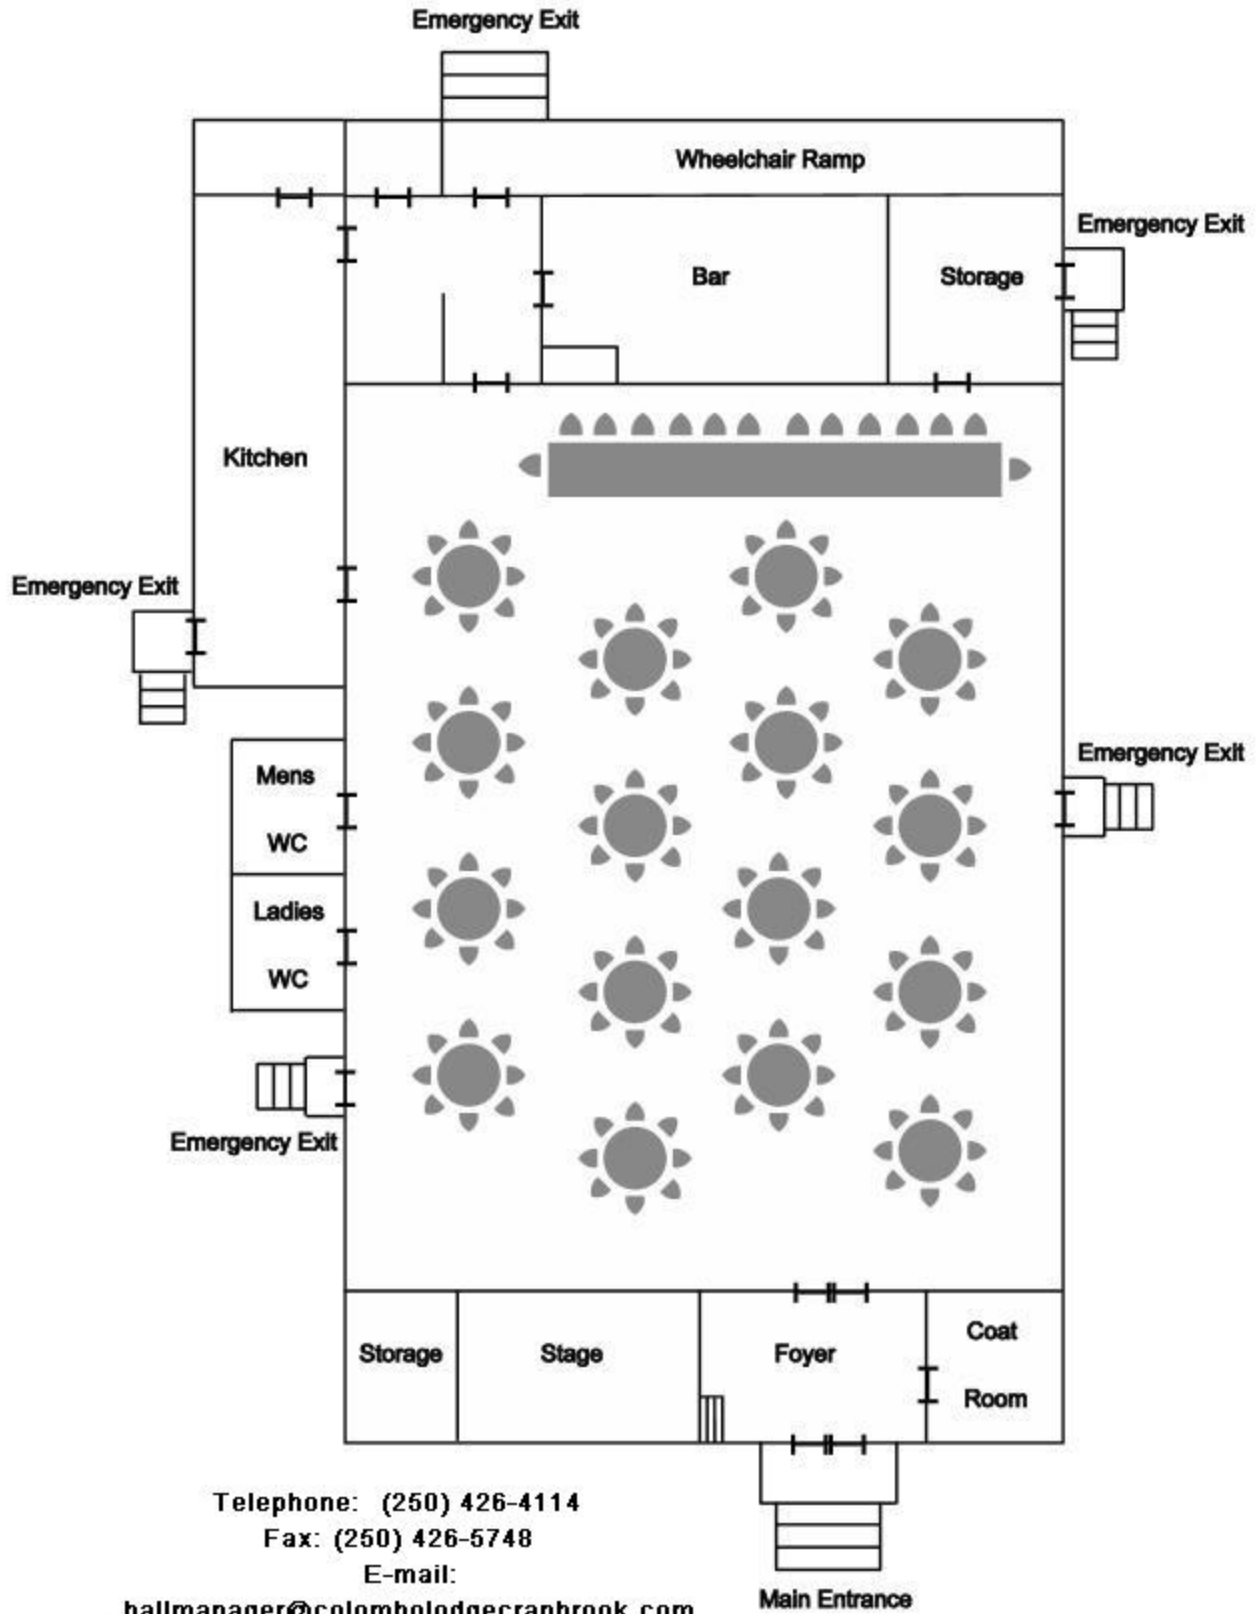

COLOMBO LODGE FLOOR PLAN

Telephone: (250) 426-4114

Fax: (250) 426-5748

E-mail: hallmanager@colombolodgecranbrook.com

COLOMBO LODGE FLOOR PLAN

Telephone: (250) 426-4114

Fax: (250) 426-5748

E-mail:

hallmanager@colombolodgecranbrook.com

Main Entrance

COLOMBO LODGE FLOOR PLAN

COLOMBO LODGE GROUNDS

GRASS

PARKING

PARKING

Telephone: (250) 426-4114