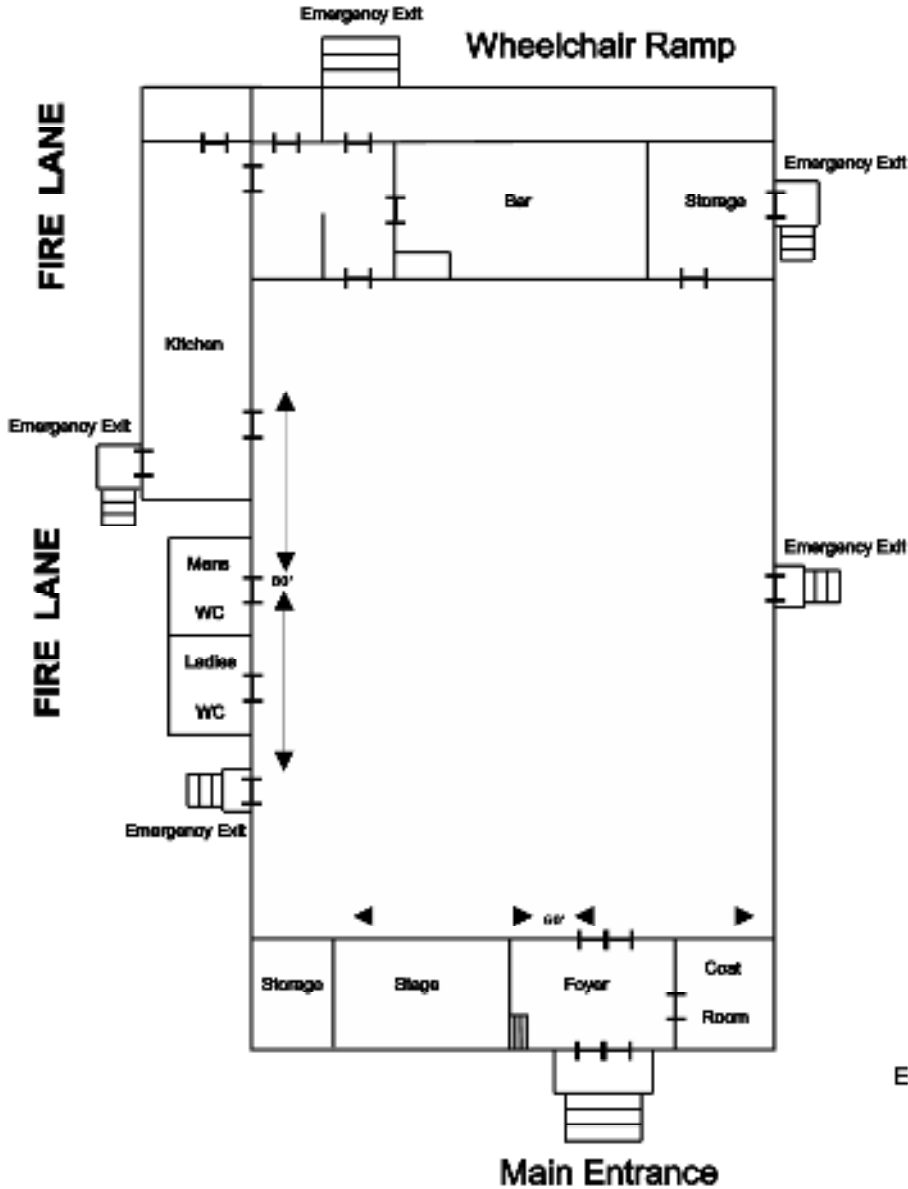

hallmanager@colombolodgecranbrook.com

Main Entrance

COLOMBO LODGE FLOOR PLAN

COLOMBO LODGE GROUNDS

GRASS

PARKING

PARKING

Telephone: (250) 426-4114